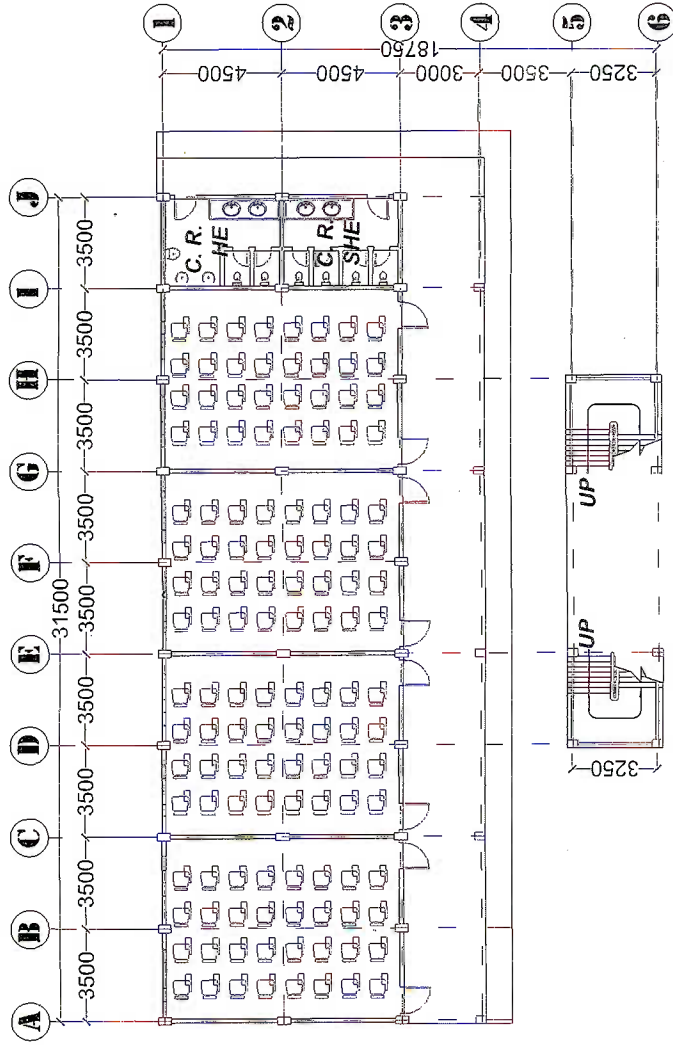

1 **PERSPECTIVE** NTS.
A-1 SCALE

PREPARED BY : ROMBLON STATE UNIVERSITY OFFICE OF AUXILIARY, PLANT SERVICES AND POLLUTION CONTROL UNIT	CIVIL ENGINEER  PROF. R. SAGUINGO PRC REG. NO. : 013822 Validity : PTR No. : 1785904 Date : 1-27-17 Place : SAN JOSE, ROMBLON TIN : 446-312-742-000	CHECKED BY :  JEREMIE ALONZO P. POLARITO ASSISTANT DIRECTOR APPROVED BY :  ALEX LINA ASST. PROFESSOR	PROJECT TITLE : CONSTRUCTION OF 3 - STOREY ACADEMIC BUILDING FOR THE COLLEGE OF ENGINEERING AND TECHNOLOGY (CET) LOCATION : ROMBLON STATE UNIVERSITY - Main Campus, Linaoang, Odongpan, Romblon	SHEET CONTENT: HS SHOW	PREPARED BY: CAD OPERATOR: Menwalde Abion JOB NO. : DATE : JULY 2016	A-1
---	---	---	--	----------------------------------	---	---

I GROUND FLOOR PLAN
 A-2(A-2) SCALE 1:200

PREPARED BY: ROMBLON STATE UNIVERSITY OFFICE OF AUXILIARY, PLANT SERVICES AND POLLUTION CONTROL UNIT	CIVIL ENGINEER SIDRO R. SALMINGO PRC REG. No. : 0136922 Validity : PTR No. : 1795904 Date : 1-27-17 Phone : SAN JOSE, ROMBLON TINT : 446-312-742-000	CHECKED BY: JEROME ADOLPHINE PAMARTO ARCHITECT APPROVED BY: 	PROJECT TITLE: CONSTRUCTION OF 2 - STOREY ACADEMIC BUILDING FOR THE COLLEGE OF ENGINEERING AND TECHNOLOGY (CET)	SHEET CONTENT: AS SHOWN	PREPARED BY: CAD OPERATOR: NEWELME ROTONI JOB NO. : DATE : JULY 2016	
	LOCATION : ROMBLON STATE UNIVERSITY - Main Campus, Linaoag, Odianan, Romblon					