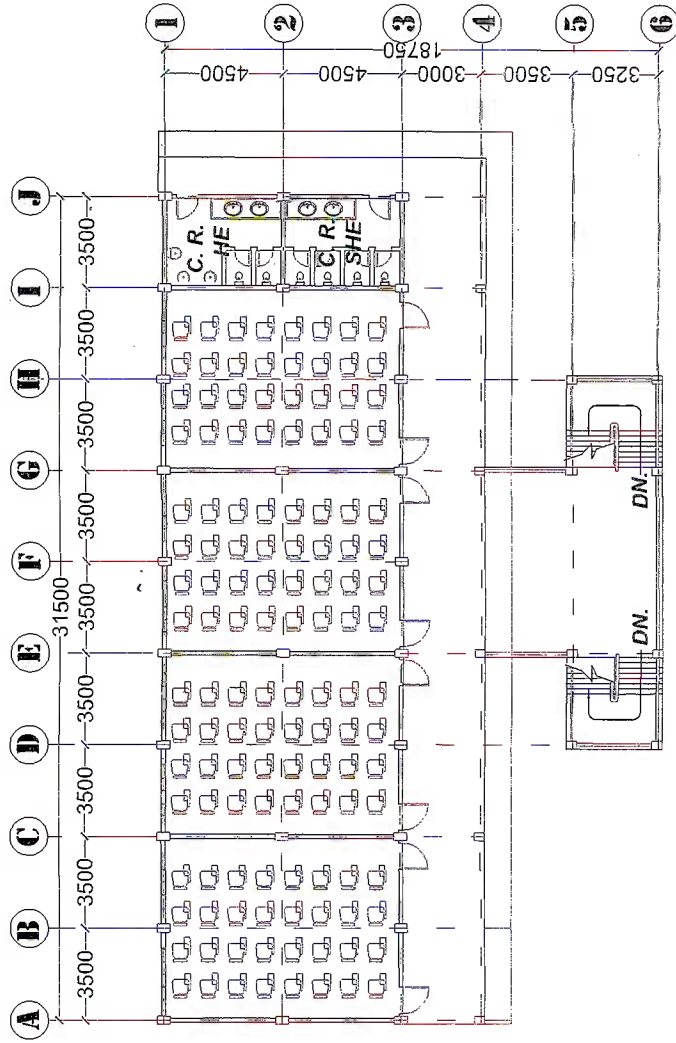

1 **PERSPECTIVE** NTS.
A-1 SCALE

PREPARED BY : ROMBLON STATE UNIVERSITY OFFICE OF AUXILIARY, PLANT SERVICES AND POLLUTION CONTROL UNIT	CIVIL ENGINEER  PROF. R. SAGUINGO PRC REG. NO. : 013822 Validity : PTR No. : 1785904 Date : 1-27-17 Place : SAN JOSE, ROMBLON TIN : 446-312-742-000	CHECKED BY :  JEREMIE ALONZO P. POLARITO ASSISTANT DIRECTOR APPROVED BY :  ALEX LINA ASST. PROFESSOR	PROJECT TITLE : CONSTRUCTION OF 3 - STOREY ACADEMIC BUILDING FOR THE COLLEGE OF ENGINEERING AND TECHNOLOGY (CET) LOCATION : ROMBLON STATE UNIVERSITY - Main Campus, Linaoang, Odongpan, Romblon	SHEET CONTENT: HS SHOW	PREPARED BY: CAD OPERATOR: Menwalde Abion JOB NO. : DATE : JULY 2016	A-1
---	---	---	--	----------------------------------	---	---

I GROUND FLOOR PLAN
 A-2(A-2) SCALE 1:200

PREPARED BY: ROMBLON STATE UNIVERSITY OFFICE OF AUXILIARY, PLANT SERVICES AND POLLUTION CONTROL UNIT	CIVIL ENGINEER SIDRO R. SALMINGO PRC REG. No. : 0136922 Validity : PTR No. : 1795904 Date : 1-27-17 Phone : SAN JOSE, ROMBLON TINT : 446-312-742-000	CHECKED BY: JEROME ADOLPHINE PAMARTO ARCHITECT APPROVED BY: 	PROJECT TITLE: CONSTRUCTION OF 2 - STOREY ACADEMIC BUILDING FOR THE COLLEGE OF ENGINEERING AND TECHNOLOGY (CET)	SHEET CONTENT: AS SHOWN	PREPARED BY: CAD OPERATOR: NEWELME ROTONI JOB NO. : DATE : JULY 2016	
	LOCATION : ROMBLON STATE UNIVERSITY - Main Campus, Linaoag, Odianan, Romblon					