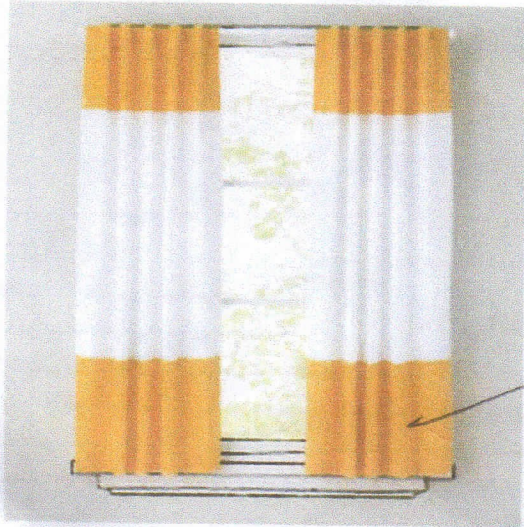

DESIGN FOR CURTAINS (THICK) 22 PANELS

apple green

10 PANELS

yellow

6 PANELS

6 PANELS

ROMBLON STATE UNIVERSITY
BAC OFFICE
RECEIVED
BY: _____
DATE: *1/21/12*